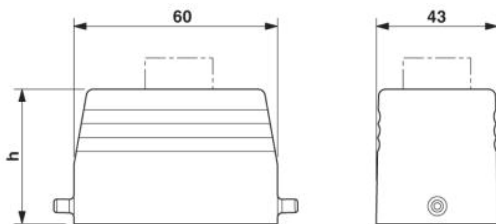

Commercial data

EAN	4017918035853
Pack	10 Pcs.
Customs tariff	76169910
Weight/Piece	0.11852 KG
Catalog page information	Page 394 (PC-2007)

Product notes

WEEE/RoHS-compliant since:
01/31/2006

<http://www.download.phoenixcontact.com>
Please note that the data given here has been taken from the online catalog. For comprehensive information and data, please refer to the user documentation. The General Terms and Conditions of Use apply to Internet downloads.

Technical data

General data

Note	For contact inserts HC-B6, BB10, DD24, M
Design	B6
Height	43 mm
Width	43 mm
Length	60 mm

Housing type	Sleeve housings
Locking type	for single locking latch
Type of the screw connection	1x Pg13,5
Pg screw connection	With
Wrench size, union nut	20 mm
Cable exit	Lateral
External cable diameter	7.5 mm ... 12.5 mm
Degree of protection	IP65
Ambient temperature (operation)	-40 °C ... 125 °C
Housing material	Aluminum, die-cast
Housing surface material	Powder-coated, gray
Screw connection material	Nickel-plated brass
Cable seal material	NBR

Certificates / Approvals

Approval logo

requested approbations

Certification	GOST
---------------	------

Drawings

Dimensioned drawing

Address

PHOENIX CONTACT GmbH & Co. KG
Flachsmarktstr. 8
32825 Blomberg, Germany
Phone +49 5235 3 00
Fax +49 5235 3 41200
<http://www.phoenixcontact.de>